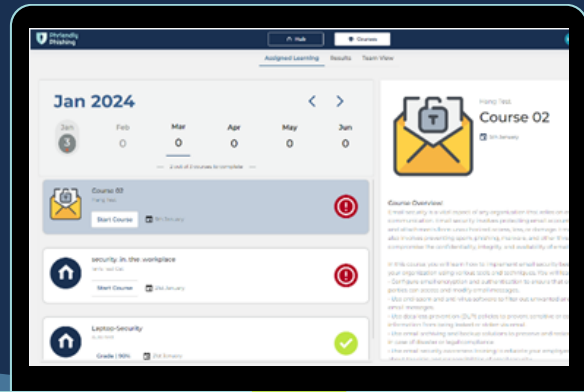

# Learner Hub

## Enhance your learners' experience and drive course completion with the Learner Hub!

### How Learner Hub helps your security awareness strategy:

Learner Hub acts as a single place for your learners to access all of their training, including historical data and completion certificates.

If you have direct reports, you can view and track your teams' results from the Learner Hub.