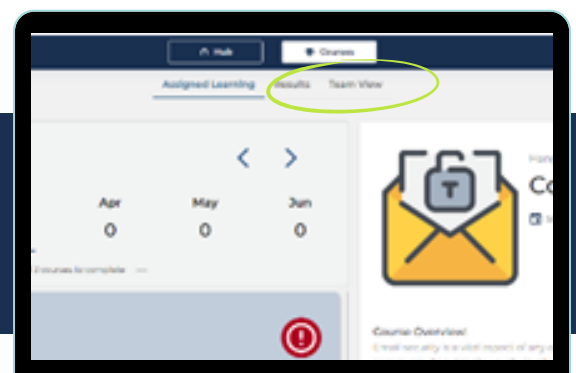

For more information, visit the [knowledge base](#).